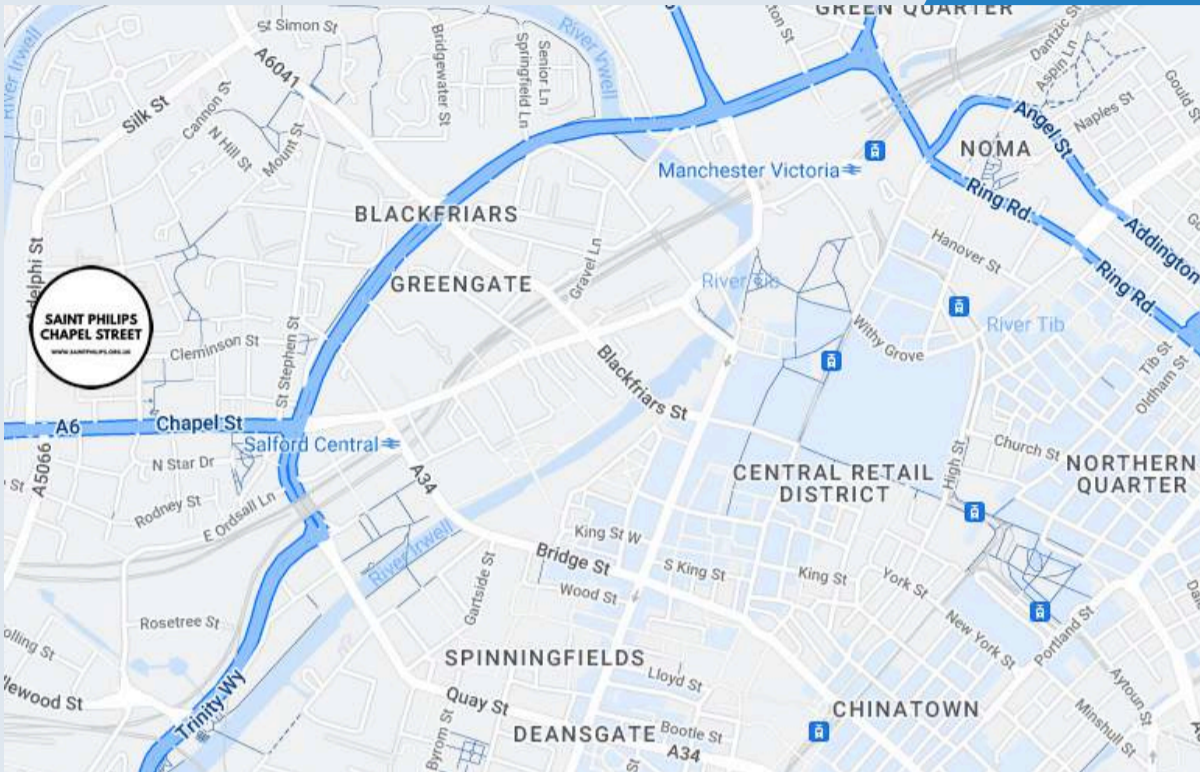

THE LOCATION

Situated in the heart of Manchester just across the river into Salford. We are an 8 minute walk from Salford Central Station. And a less than 30 minute bus ride on the Manchester Bee Network from all major Manchester train stations.

There are 5 city centre car parks within walking distance.

NCP New Bailey - 9min
NCP Stanley Street - 12min
NCP Spinningfields - 13min
Just Park Gravel Lane - 15min
APCOA King Street - 15min

If you need access to our limited accessible parking please contact

events@saintphilips.org.uk